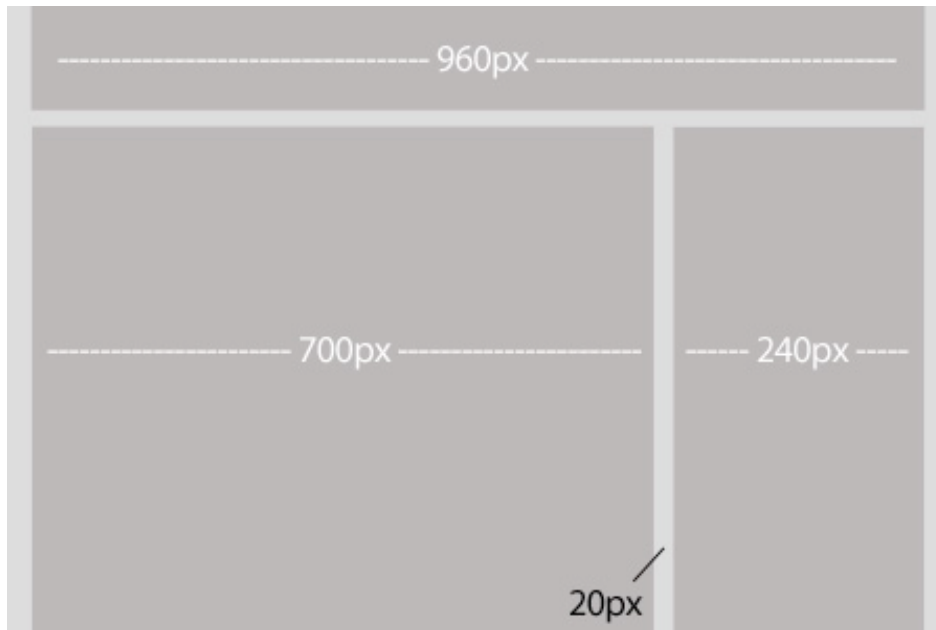

Template and Layout Options

Directions: Create a visual explanation of the following design templates/layouts offered in Adobe Dreamweaver CS4: fixed, hybrid, liquid and elastic. In addition to an image/ screen shot provide a paragraph explaining the layout and how each section functions.

Examples: